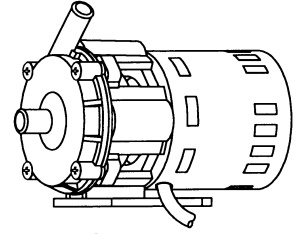

MARCH PUMPS

MDX-1/2
MDX-5/8
(115V 60HZ) (230V 50/60HZ)

L.P.M.